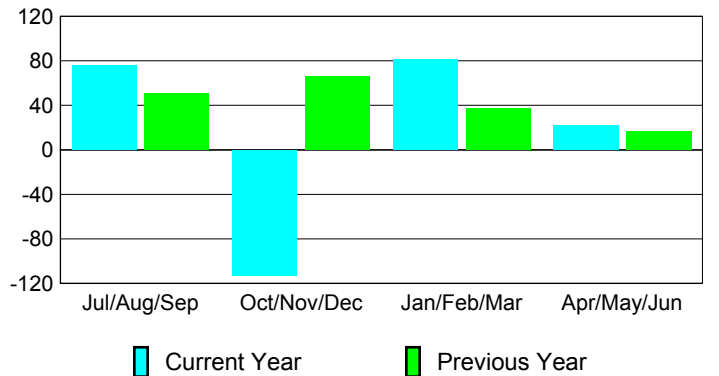

Gender Comparison 2008-2009

Male

Female