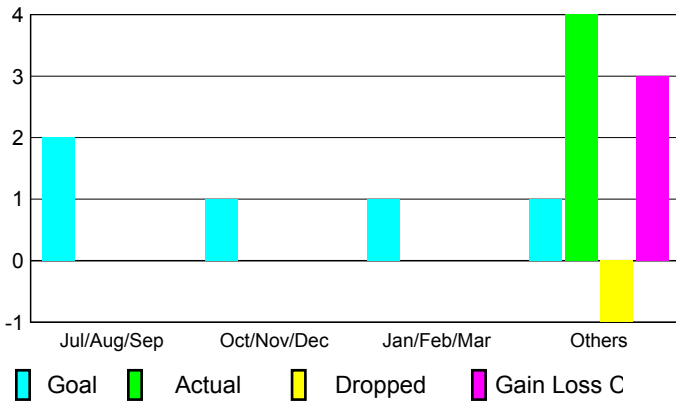

2008-2009 GMT Quarterly Report for District (or Undistricted) **District 354 H**

GMT: **BYEONG-DEOK KIM**

Location: **REPUBLIC OF KOREA**

GMT CA: **5**

CLUBS

Club Results 2008-2009

Clubs 2007-2008

Month	New Club Goal	Actual New Clubs	Actual Dropped Clubs	Gain/Loss of Clubs	Gain/Loss of Clubs
Jul/Aug/Sep	2	0	0	0	0
Oct/Nov/Dec	1	0	0	0	0
Jan/Feb/Mar	1	0	0	0	1
Apr/May/June	1	4	-1	3	1
Totals	5	4	-1	3	2

Club Results 2008-2009

Goal, New, Dropped, Gain/Loss

Comparison of Club Gain/Loss

Current Year Compared to the Previous Year