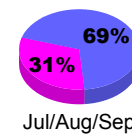

Gender Comparison 2008-2009