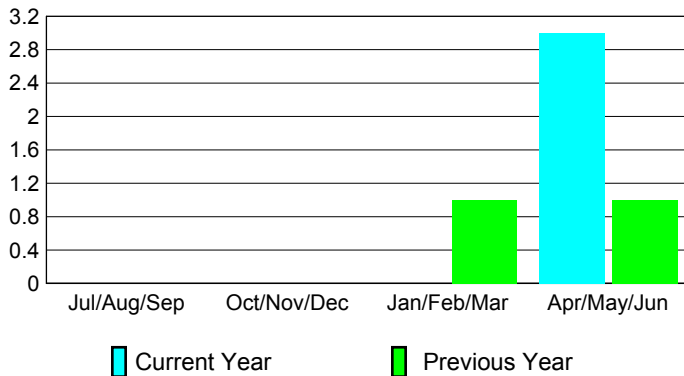

2008-2009 GMT Quarterly Report for District (or Undistricted) **District 354 H**

GMT: **BYEONG-DEOK KIM**

Location: **REPUBLIC OF KOREA**

GMT CA: **5**

CLUBS

Club Results 2008-2009

Clubs 2007-2008

Month	New Club Goal	Actual New Clubs	Actual Dropped Clubs	Gain/Loss of Clubs	Gain/Loss of Clubs
Jul/Aug/Sep	2	0	0	0	0
Oct/Nov/Dec	1	0	0	0	0
Jan/Feb/Mar	1	0	0	0	1
Apr/May/June	1	4	-1	3	1
Totals	5	4	-1	3	2

Club Results 2008-2009

Goal, New, Dropped, Gain/Loss

Comparison of Club Gain/Loss

Current Year Compared to the Previous Year

YTD Status Quo Clubs 2008-2009

Status Quo Clubs Compared to Status Quo Members

MEMBERSHIP

Membership Results 2008-2009

Membership 2007-2008

Month	Net Memb Goal	Actual New Memb	Actual Dropped Memb	Gain/Loss of Memb	Gain/Loss of Memb
Jul/Aug/Sep	80	77	-1	76	51
Oct/Nov/Dec	50	57	-170	-113	66
Jan/Feb/Mar	50	127	-46	81	37
Apr/May/June	70	154	-132	22	17
Totals	250	415	-349	66	171

Membership Results 2008-2009

Goal, New, Dropped, Gain/Loss

Comparison of Membership Gain/Loss

Current Year Compared to the Previous Year

Gender Comparison 2008-2009

Male

Female